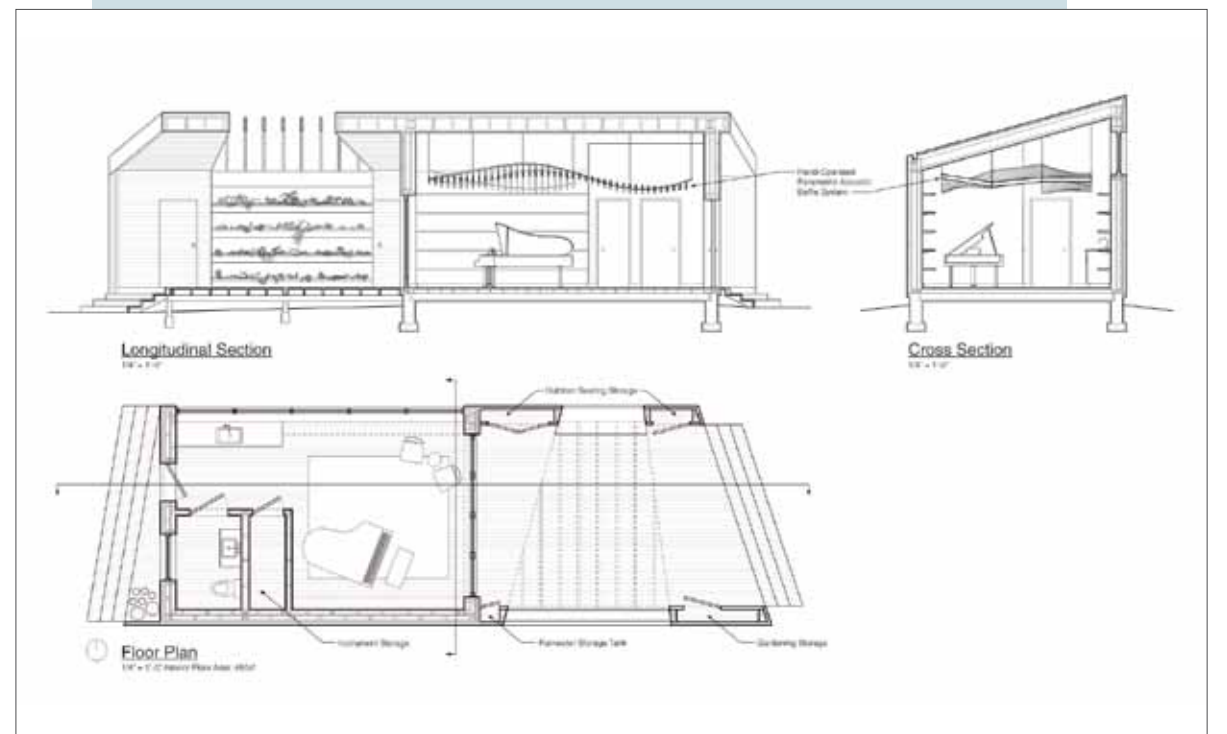

1st
place

STUDIO SOLEIL

Maynard Hayden León

M.Arch I AP / 2014

Harvard University / Graduate School of Design

mleon@gsd.harvard.edu

NELMA®

2nd place